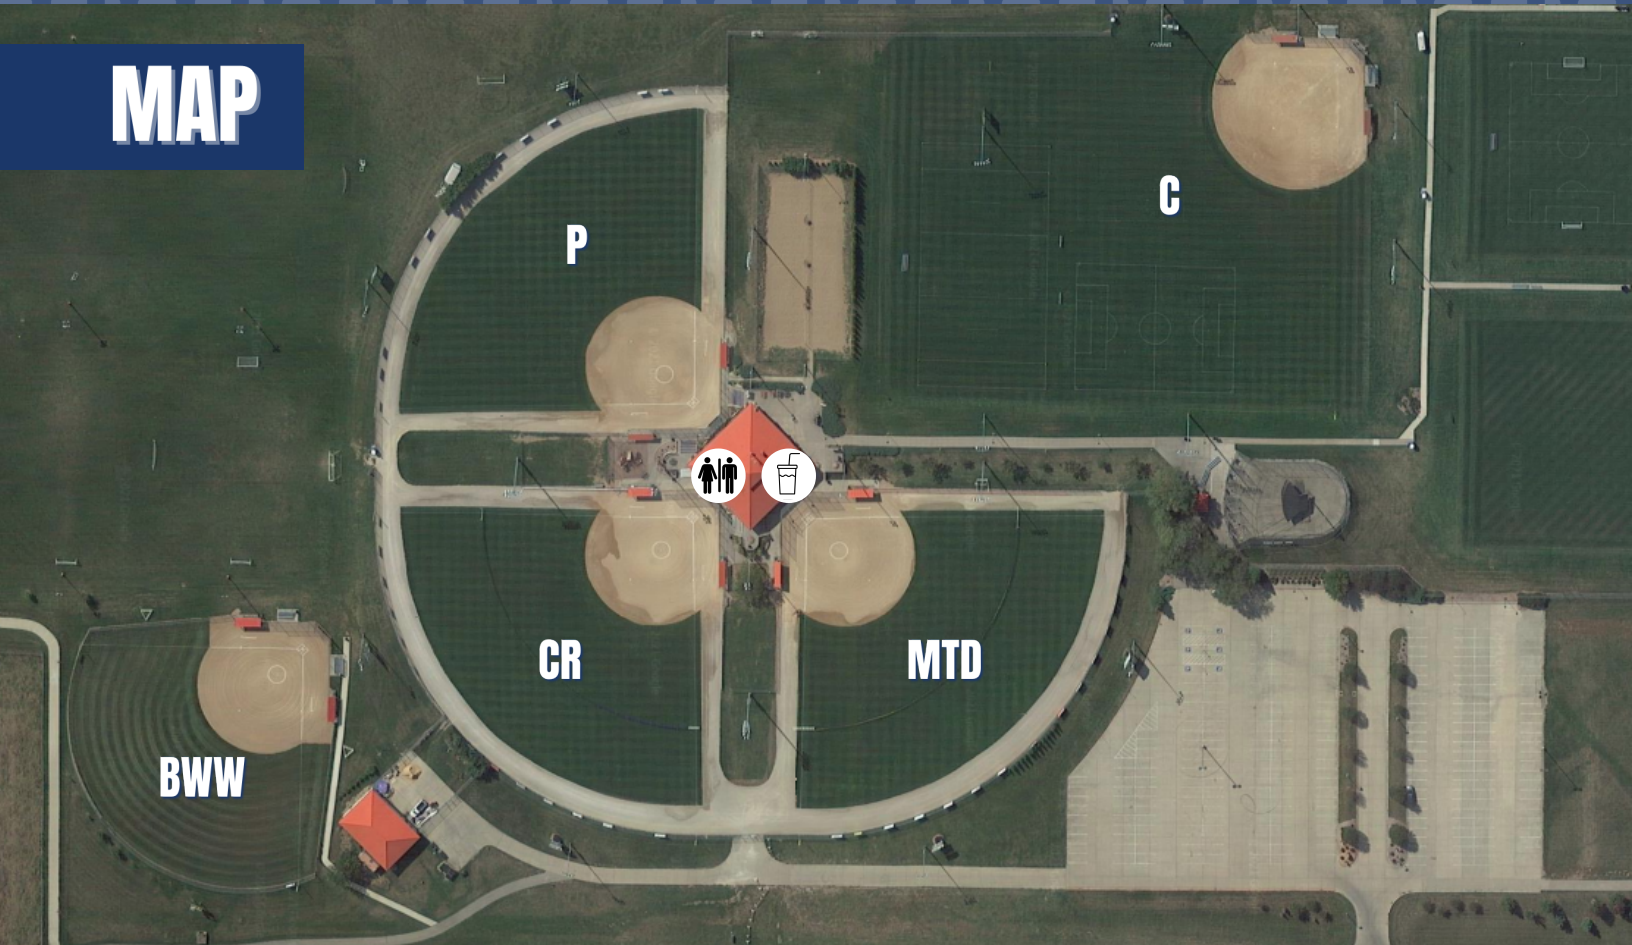

BURLINGTON RECPLX

MAP

KEY

P - PEPSI

CR - CRUSH

C - COMBO

MTD - MOUNTAIN DEW

BWW - BUFFALO WILD WINGS

BATHROOM

CONCESSIONS

GATE

- \$2 GATE DISCOUNT

- 14 & UNDER FREE

MUST SHOW FAN CLUB CARD

TO RECEIVE DISCOUNT

PERFECTGAMEMIDWEST.ORG/FANCLUB