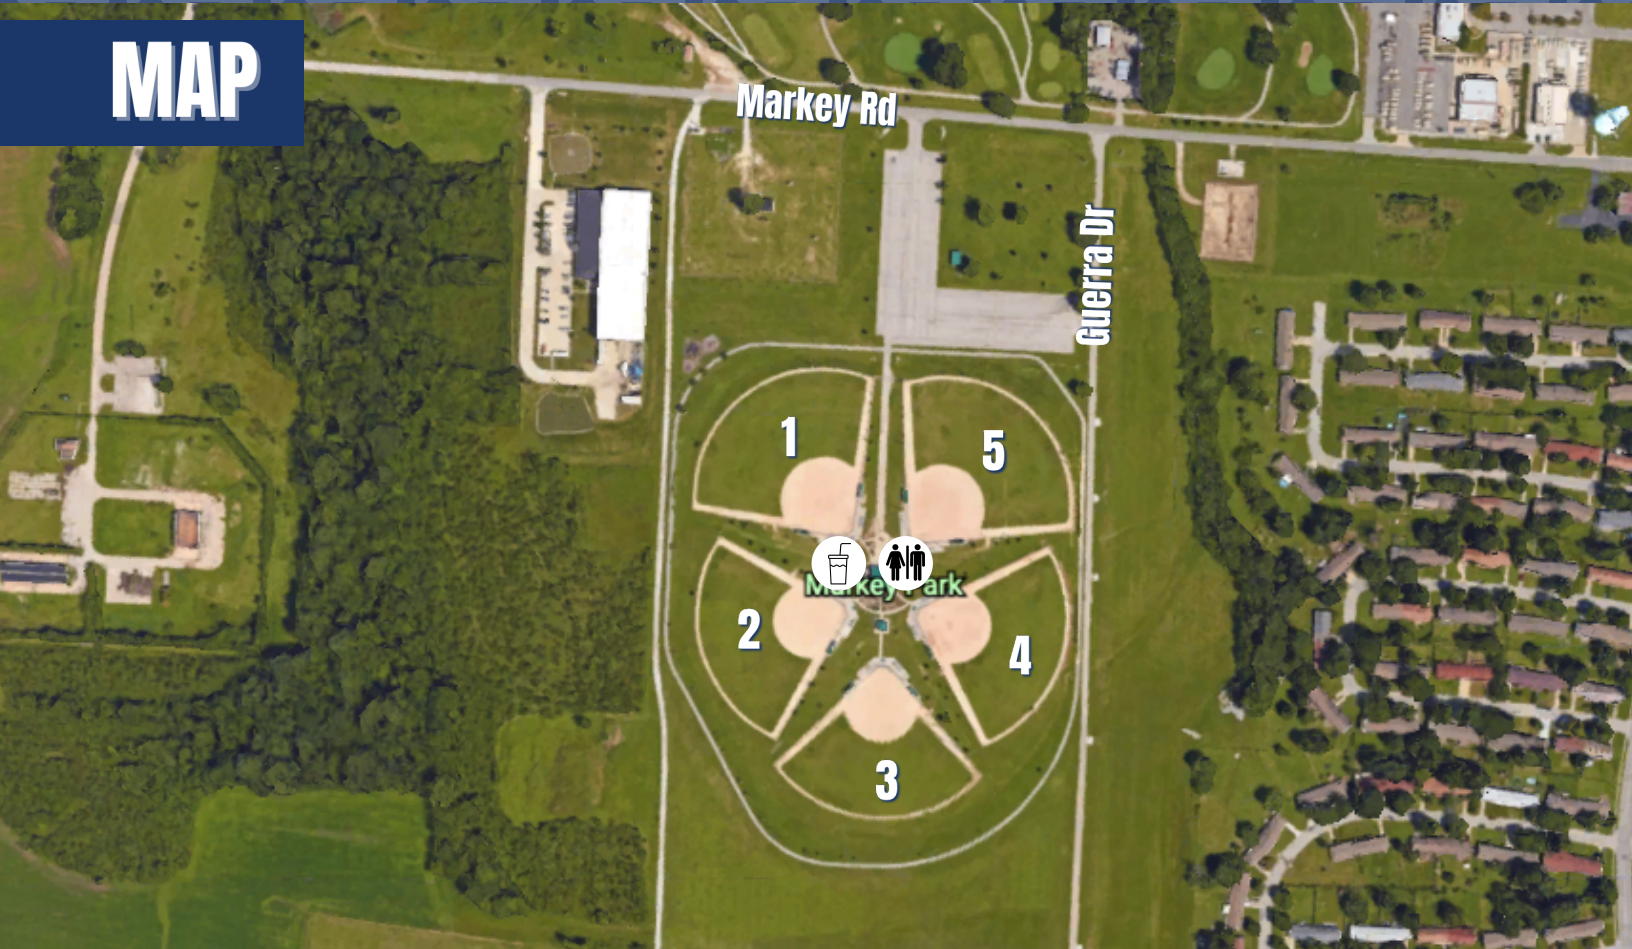

MARKEY PARK

MAP

KEY

1 - FIELD 1

2 - FIELD 2

3 - FIELD 3

4 - FIELD 4

5 - FIELD 5

CONCESSIONS

BATHROOM

GATE

- \$2 GATE DISCOUNT

- 14 & UNDER FREE

MUST SHOW FAN CLUB CARD

TO RECEIVE DISCOUNT

PERFECTGAMEMIDWEST.ORG/FANCLUB