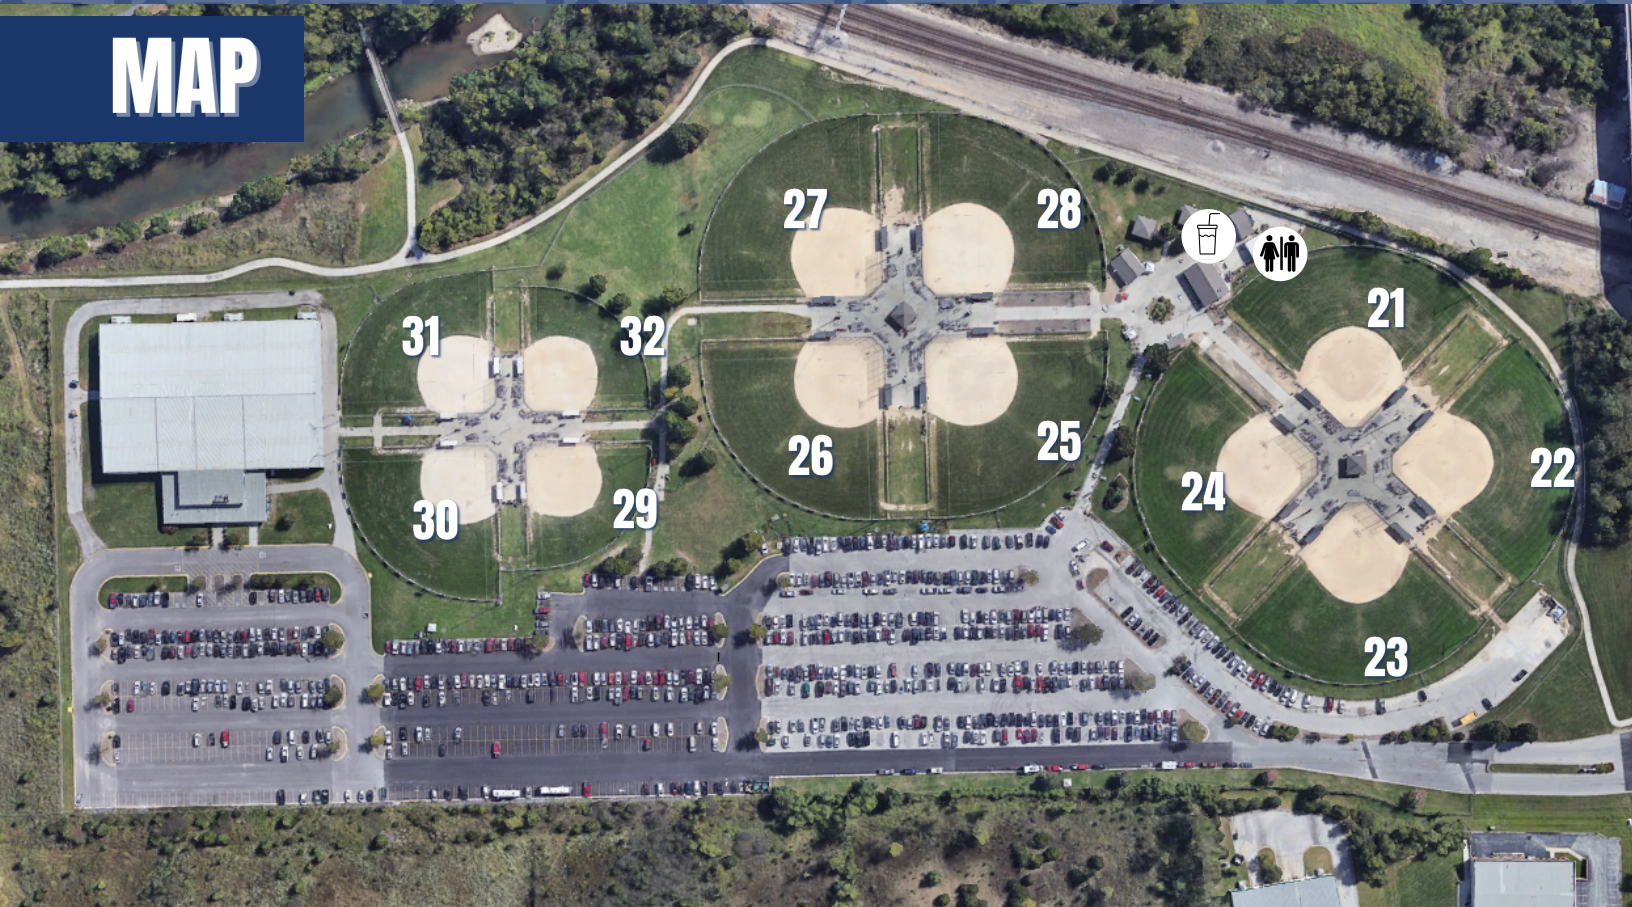

MID AMERICA WEST SPORTS COMPLEX

MAP

KEY

- 21 - FIELD 21
- 22 - FIELD 22
- 23 - FIELD 23
- 24 - FIELD 24
- 25 - FIELD 25
- 26 - FIELD 26
- 27 - FIELD 27
- 28 - FIELD 28

- 29 - FIELD 29
- 30 - FIELD 30
- 31 - FIELD 31
- 32 - FIELD 32

CONCESSIONS

BATHROOM

GATE

- \$2 GATE DISCOUNT
 - 14 & UNDER FREE
- MUST SHOW FAN CLUB CARD
TO RECEIVE DISCOUNT**

PERFECTGAMEMIDWEST.ORG/FANCLUB